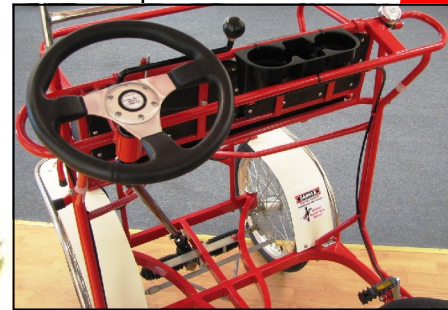

**INTERNATIONAL
SURREY COMPANY LTD.**
PEDALING SINCE 1970

The Surrey Limousine

The Surrey Limousine features:

- ◆ Computer aided design frame analysis to increase efficiency and decrease effort allowing a person 5'4" and 6'4" to ride in comfort
- ◆ The "Wide Track" design to provide greater lateral stability
- ◆ Padded Seating for six adults and two small children with safety straps
- ◆ Rack and pinion steering with a sport aluminum steering wheel
- ◆ Stainless steel bumper, awning posts, fender brackets and fasteners
- ◆ Four independent freewheeling cranks and much more!